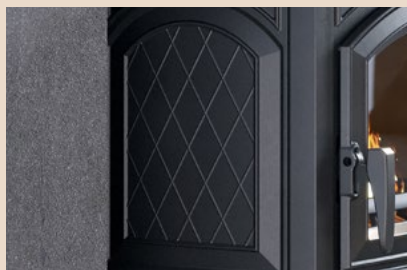

640

A classic wood stove with side loading door.

Single air control